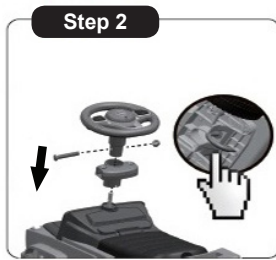

Mount each of the arms of the safety bumper to the backrest through the thumb latch. Then insert the both free ends of the safety bumper to the fixing element.

8. ASSEMBLY OF THE CANOPY TO THE CANOPY STICK

Mount the canopy to the canopy stick with screw and nut.

9. ASSEMBLY OF THE CANOPY TO THE BACKREST

Insert the canopy to the hole of the backrest. Make sure the canopy is well fixed and secured.

10. FUNCTIONS

To use the functions of the toy:

- Unscrew the cover, using screwdriver and remove the cover.
- Place 2 pcs batteries type AA /1,5V, keeping the indicated polarity.
- Press the button to check if the functions are activated.
- Place back the cover and screw it.