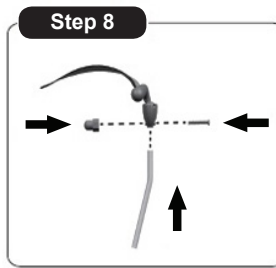

6. ASSEMBLY OF THE PARENT PUSH BAR

Insert the parent push bar into the hole in the backrest, turn the car body upside down and secure with the screw and nut from the connecting pipe.

7. ASSEMBLY OF THE SAFETY BUMPER

Mount each of the arms of the safety bumper to the backrest through the thumb latch. Then insert the both free ends of the safety bumper to the fixing element.

8. ASSEMBLY OF THE CANOPY TO THE CANOPY STICK

Mount the canopy to the canopy stick with screw and nut.

9. ASSEMBLY OF THE CANOPY TO THE BACKREST

Insert the canopy to the hole of the backrest. Make sure the canopy is well fixed and secured.

10. FUNCTIONS

To use the functions of the toy:

- Unscrew the cover, using screwdriver and remove the cover.
- Place 2 pcs batteries type AA /1,5V, keeping the indicated polarity.
- Press the button to check if the functions are activated.
- Place back the cover and screw it.