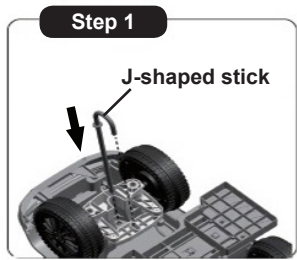

Mount each of the arms of the safety bumper to the backrest through the thumb latch. Then insert the both free ends of the safety bumper to the fixing element.

8. ASSEMBLY OF THE CANOPY TO THE CANOPY STICK

Mount the canopy to the canopy stick with screw and nut.

9. ASSEMBLY OF THE CANOPY TO THE BACKREST

Insert the canopy to the hole of the backrest. Make sure the canopy is well fixed and secured.

10. FUNCTIONS

To use the functions of the toy:

- Unscrew the cover, using screwdriver and remove the cover.
- Place 2 pcs batteries type AA /1,5V, keeping the indicated polarity.
- Press the button to check if the functions are activated.
- Place back the cover and screw it.