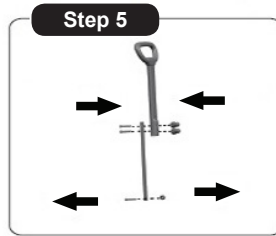

5. ASSEMBLY OF THE PARENT PUSH BAR TO THE CONNECTING TUBE

Connect the parent push bar and connecting tube and fix them with two screws and nuts.

Unscrew the screw and nut at the end of the connecting pipe so that it is ready for mounting to the body.

Mount each of the arms of the safety bumper to the backrest through the thumb latch. Then insert the both free ends of the safety bumper to the fixing element.

8. ASSEMBLY OF THE CANOPY TO THE CANOPY STICK

Mount the canopy to the canopy stick with screw and nut.

9. ASSEMBLY OF THE CANOPY TO THE BACKREST

Insert the canopy to the hole of the backrest. Make sure the canopy is well fixed and secured.

10. FUNCTIONS

To use the functions of the toy:

- Unscrew the cover, using screwdriver and remove the cover.
- Place 2 pcs batteries type AA /1,5V, keeping the indicated polarity.
- Press the button to check if the functions are activated.
- Place back the cover and screw it.